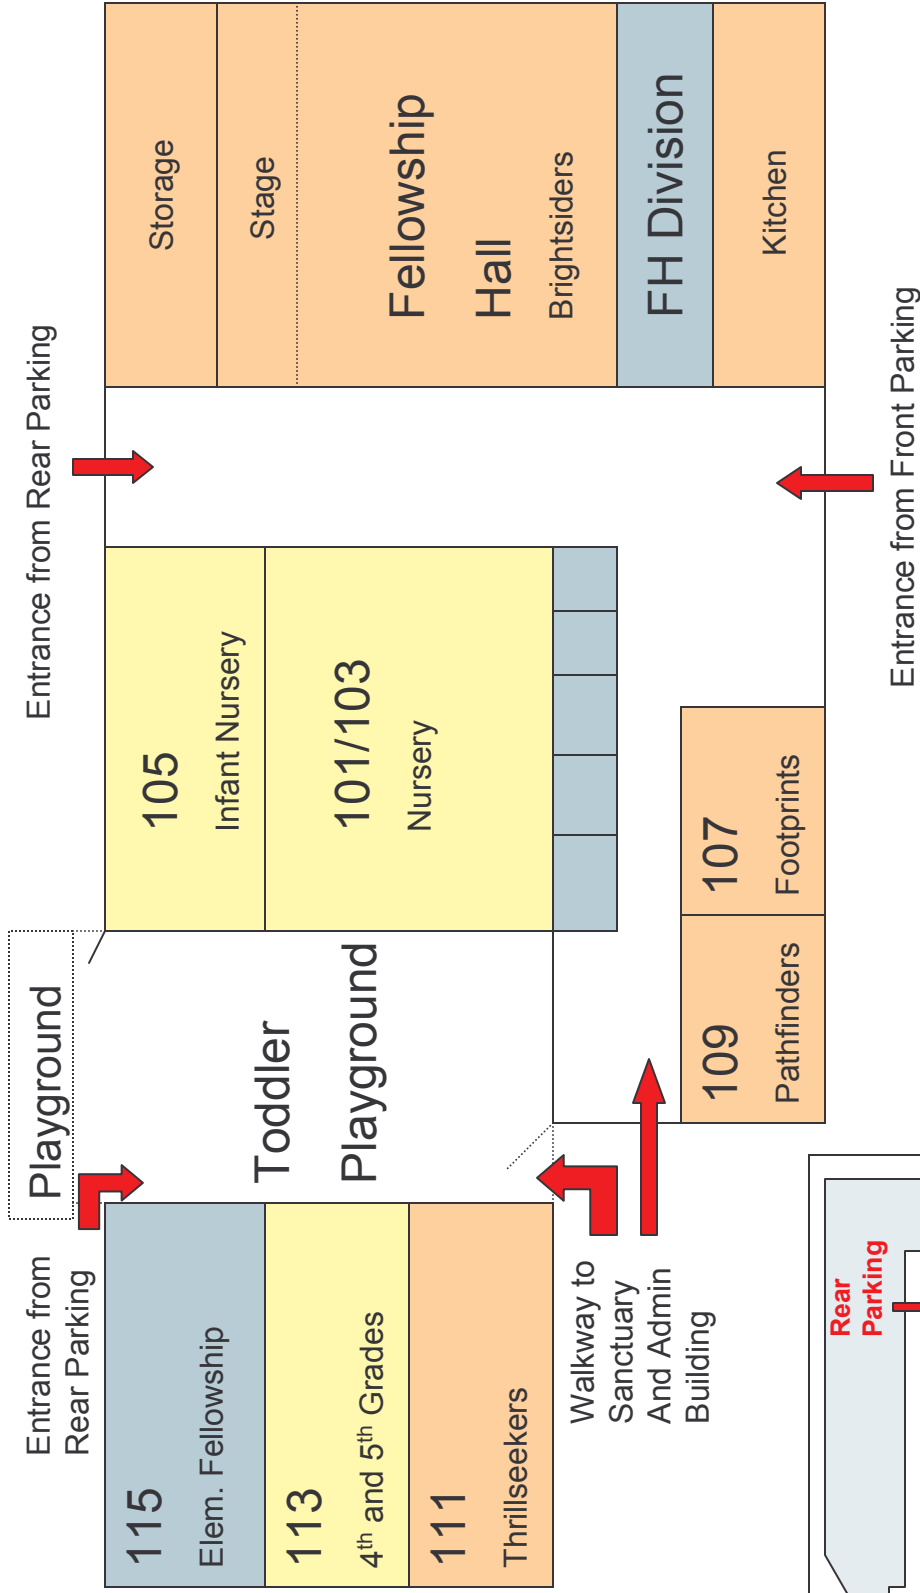

North  
↑

Sugarbush Rd.

Benson Memorial  
United Methodist Church  
Campus Map

Creedmoor

Sanctuary  
Visitor Parking

Marriott Dr.

\*Additional Parking  
In Embassy Suites Deck  
Located off of Marriott Dr.

To Glenwood Ave.  
And Crabtree Val. Mall

# Benson Memorial United Methodist Church Office and Classroom Building

Lower Level Entrance from Youth Center / Visitor Parking

Upper Level:  
Sanctuary

Lower Level:  
Youth Center

Benson Memorial United Methodist Church  
Sanctuary/Youth Center

**Benson Memorial United Methodist Church  
Fellowship Hall and Classroom Building**