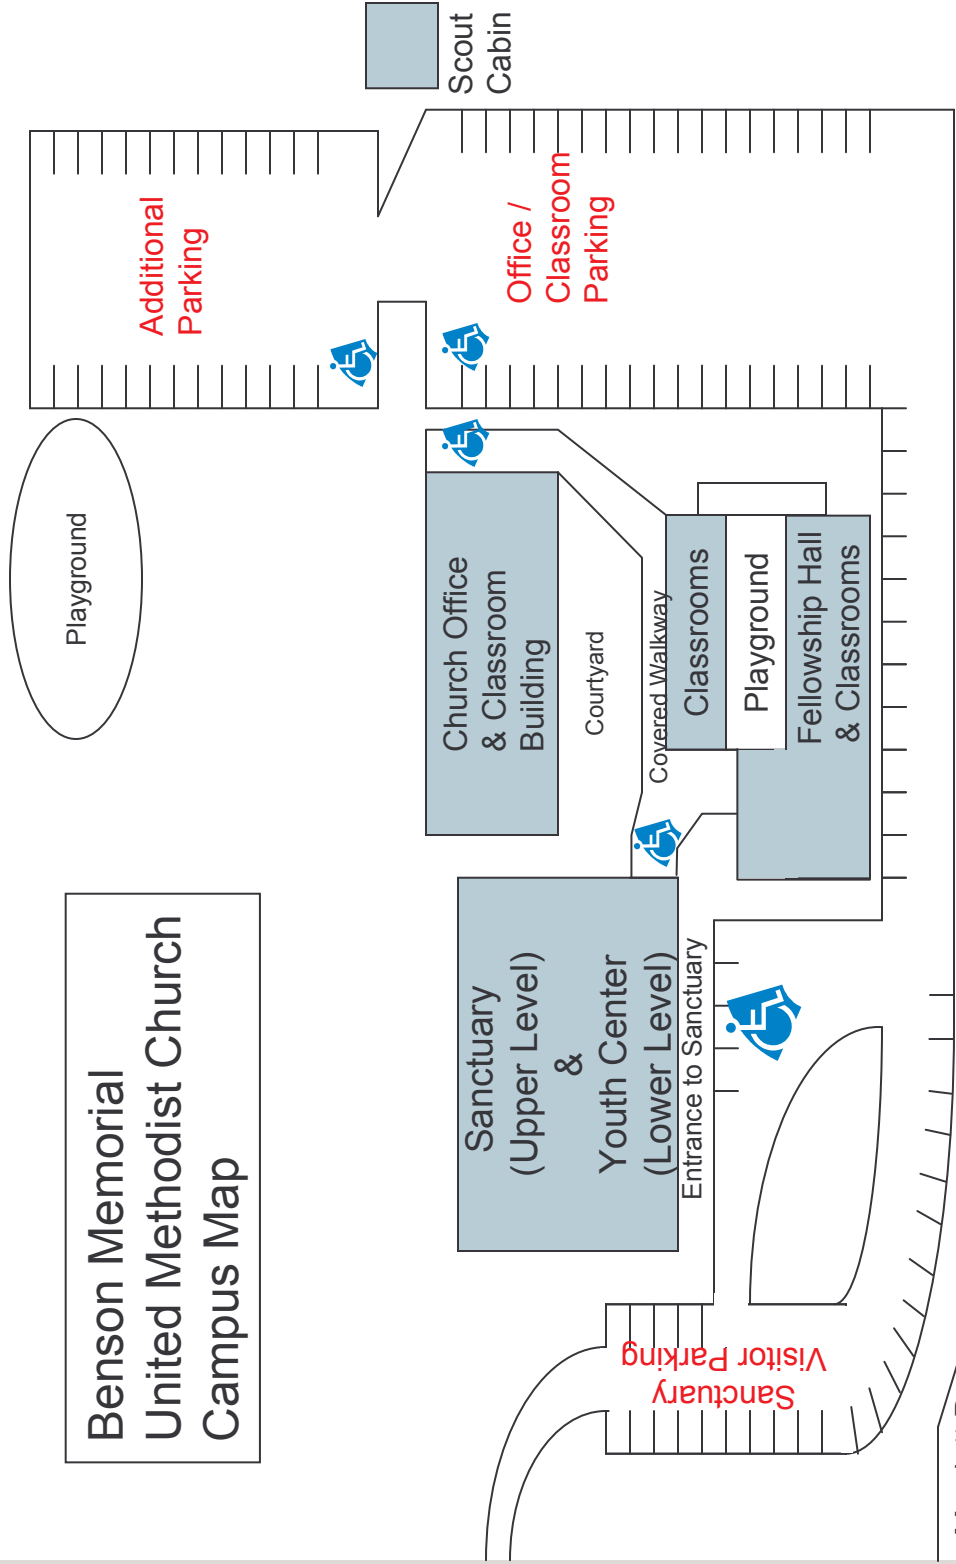

North  
↑

Sugarbush Rd.

Benson Memorial  
United Methodist Church  
Campus Map

Creedmoor

Sanctuary  
Visitor Parking

Marriott Dr.

\*Additional Parking  
In Embassy Suites Deck  
Located off of Marriott Dr.

To Glenwood Ave.  
And Crabtree Val. Mall

# Benson Memorial United Methodist Church Office and Classroom Building

Lower Level Entrance from Youth Center / Visitor Parking

Upper Level:  
Sanctuary

Lower Level:  
Youth Center

Benson Memorial United Methodist Church  
Sanctuary/Youth Center

**Benson Memorial United Methodist Church  
Fellowship Hall and Classroom Building**