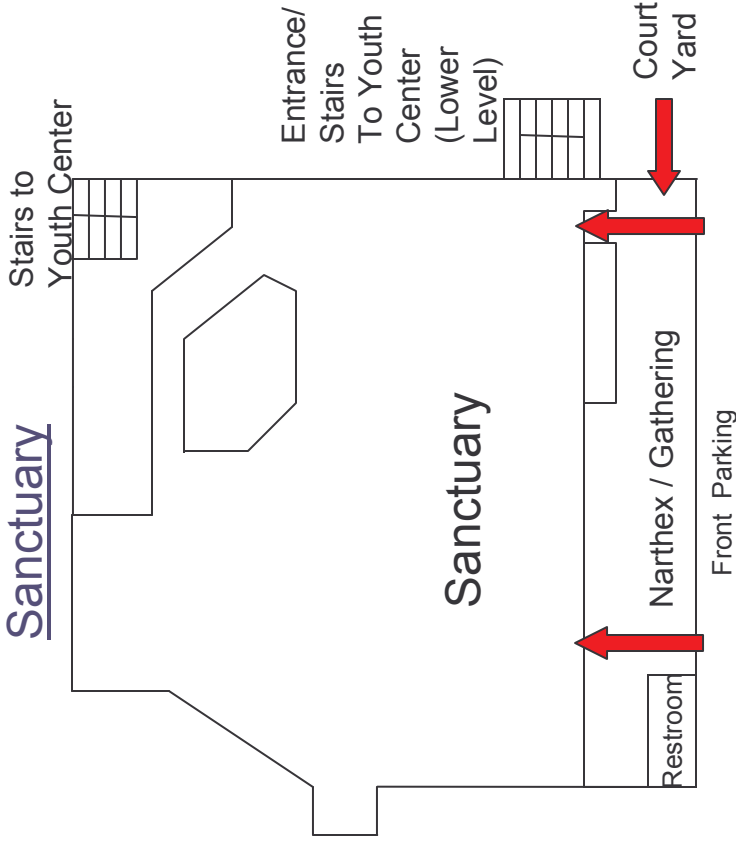

North  
↑

Sugarbush Rd.

Benson Memorial  
United Methodist Church  
Campus Map

Creedmoor

Sanctuary  
Visitor Parking

Marriott Dr.

\*Additional Parking  
In Embassy Suites Deck  
Located off of Marriott Dr.

To Glenwood Ave.  
And Crabtree Val. Mall

# Benson Memorial United Methodist Church Office and Classroom Building

Lower Level Entrance from Youth Center / Visitor Parking

Upper Level:  
Sanctuary

Lower Level:  
Youth Center

Benson Memorial United Methodist Church  
Sanctuary/Youth Center

**Benson Memorial United Methodist Church  
Fellowship Hall and Classroom Building**