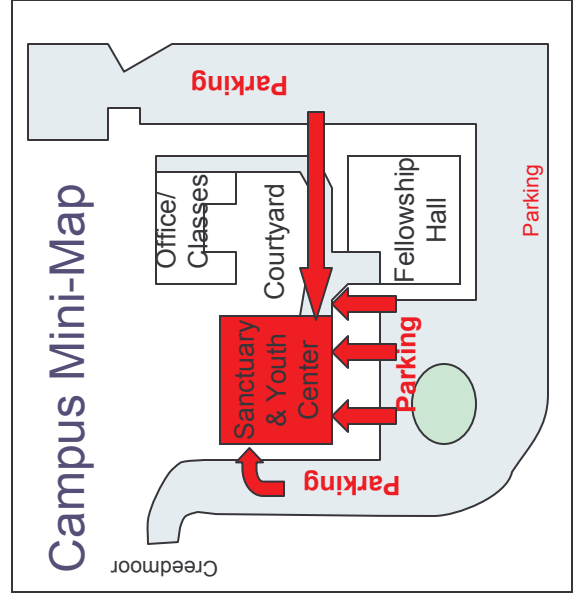

North  
↑

Sugarbush Rd.

Benson Memorial  
United Methodist Church  
Campus Map

Creedmoor

Sanctuary  
Visitor Parking

Marriott Dr.

\*Additional Parking  
In Embassy Suites Deck  
Located off of Marriott Dr.

To Glenwood Ave.  
And Crabtree Val. Mall

# Benson Memorial United Methodist Church Office and Classroom Building

Lower Level Entrance from Youth Center / Visitor Parking

Upper Level:  
Sanctuary

Lower Level:  
Youth Center

Benson Memorial United Methodist Church  
Sanctuary/Youth Center

**Benson Memorial United Methodist Church  
Fellowship Hall and Classroom Building**