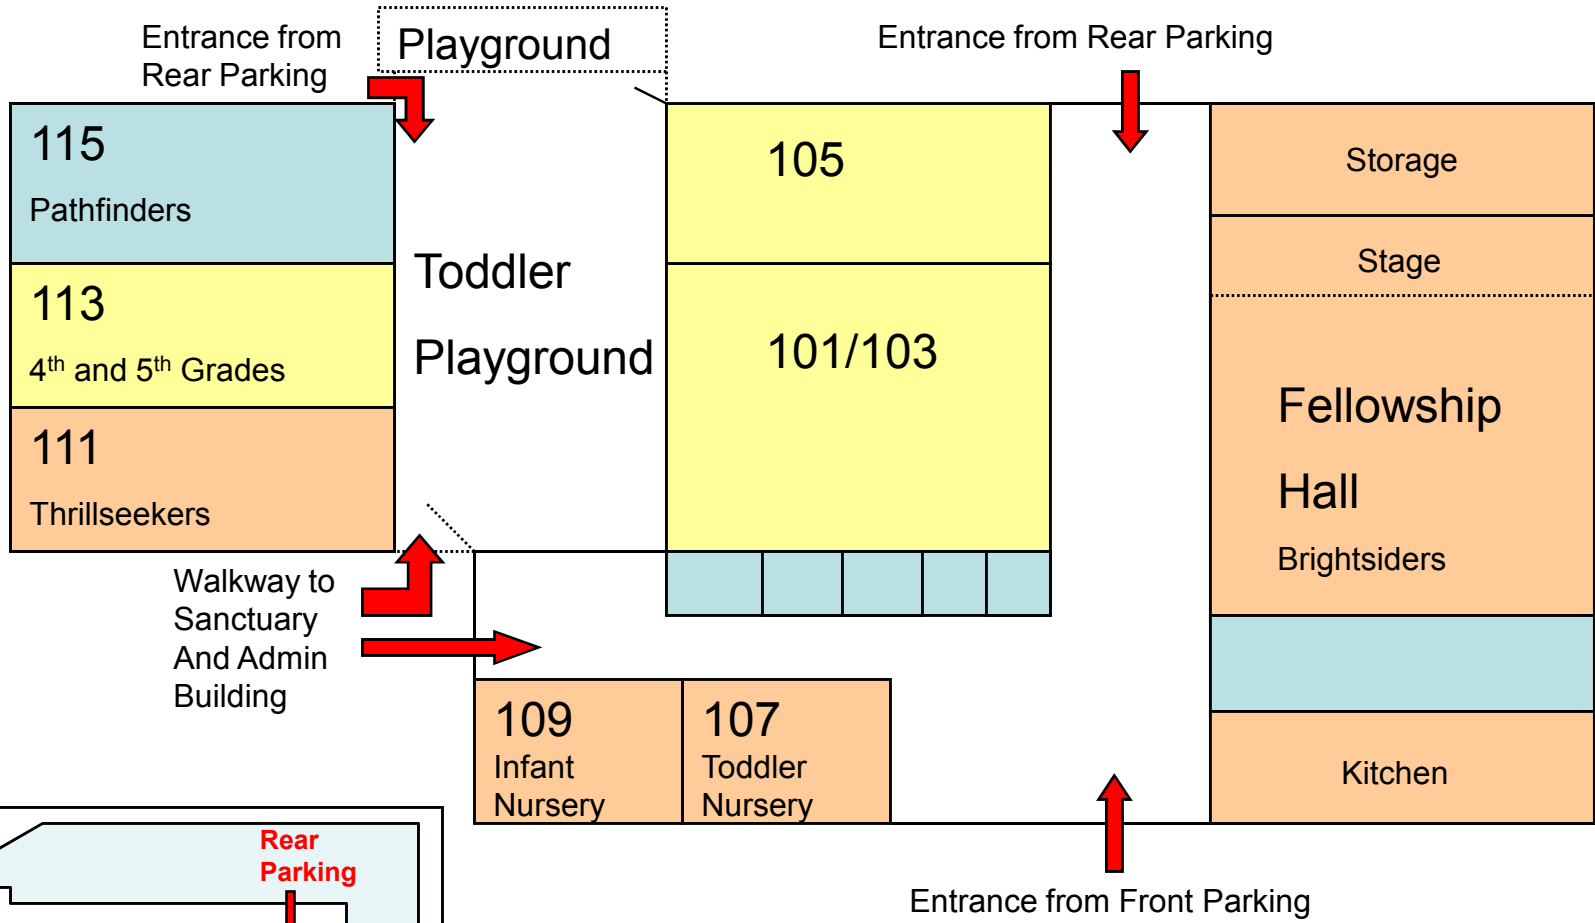

Benson Memorial United Methodist Church Campus Map

Benson Memorial United Methodist Church Office and Classroom Building

Campus Mini-Map

Lower Level Entrance from Youth Center / Visitor Parking

Parking/Courtyard Level

Lower Level

Benson Memorial United Methodist Church Sanctuary/Youth Center

**Benson Memorial
United Methodist Church
Fellowship Hall and Classroom Building**