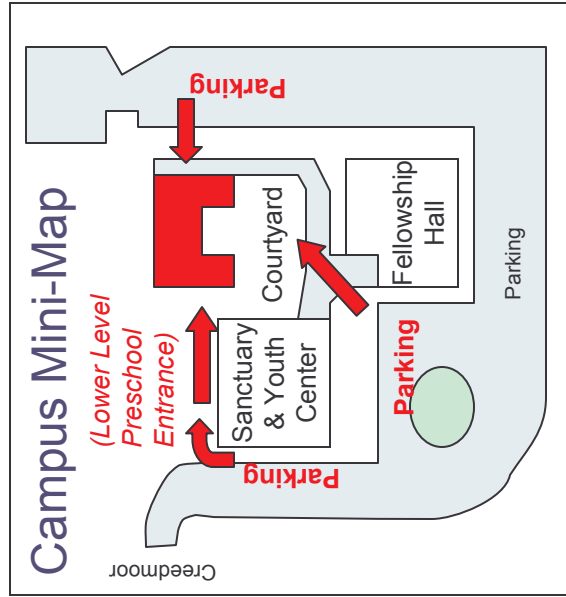

North  
↑

Sugarbush Rd.

Benson Memorial  
United Methodist Church  
Campus Map

Creedmoor

Sanctuary  
Visitor Parking

Marriott Dr.

\*Additional Parking  
In Embassy Suites Deck  
Located off of Marriott Dr.

To Glenwood Ave.  
And Crabtree Val. Mall

# Benson Memorial United Methodist Church Office and Classroom Building

Lower Level Entrance from Youth Center / Visitor Parking

Upper Level:  
Sanctuary

Lower Level:  
Youth Center

Benson Memorial United Methodist Church  
Sanctuary/Youth Center

**Benson Memorial United Methodist Church  
Fellowship Hall and Classroom Building**