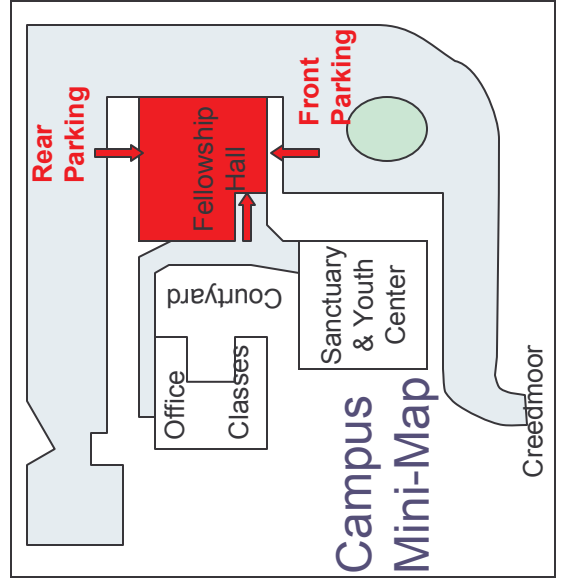

North  
↑

Sugarbush Rd.

Benson Memorial  
United Methodist Church  
Campus Map

Creedmoor

Sanctuary  
Visitor Parking

Marriott Dr.

\*Additional Parking  
In Embassy Suites Deck  
Located off of Marriott Dr.

To Glenwood Ave.  
And Crabtree Val. Mall

# Benson Memorial United Methodist Church Office and Classroom Building

Lower Level Entrance from Youth Center / Visitor Parking

Upper Level:  
Sanctuary

Lower Level:  
Youth Center

Benson Memorial United Methodist Church  
Sanctuary/Youth Center

**Benson Memorial United Methodist Church  
Fellowship Hall and Classroom Building**