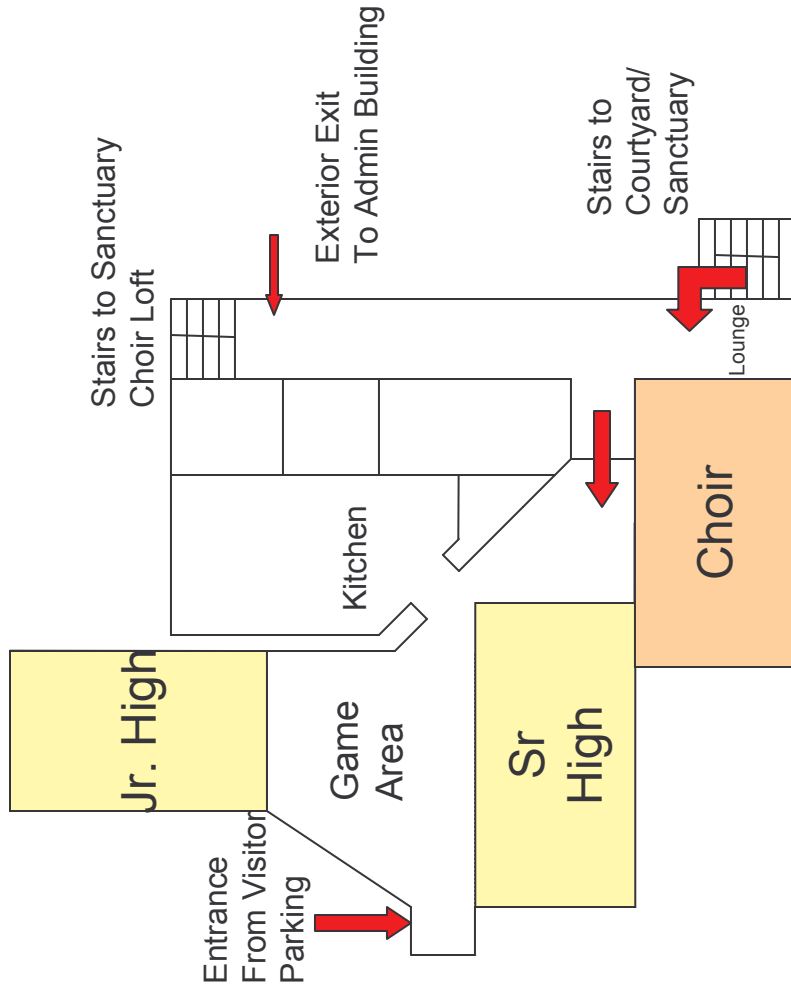

North  
↑

Sugarbush Rd.

Benson Memorial  
United Methodist Church  
Campus Map

Creedmoor

Sanctuary  
Visitor Parking

Marriott Dr.

\*Additional Parking  
In Embassy Suites Deck  
Located off of Marriott Dr.

To Glenwood Ave.  
And Crabtree Val. Mall

# Benson Memorial United Methodist Church Office and Classroom Building

Lower Level Entrance from Youth Center / Visitor Parking

Upper Level:  
Sanctuary

Lower Level:  
Youth Center

Benson Memorial United Methodist Church  
Sanctuary/Youth Center

**Benson Memorial United Methodist Church  
Fellowship Hall and Classroom Building**