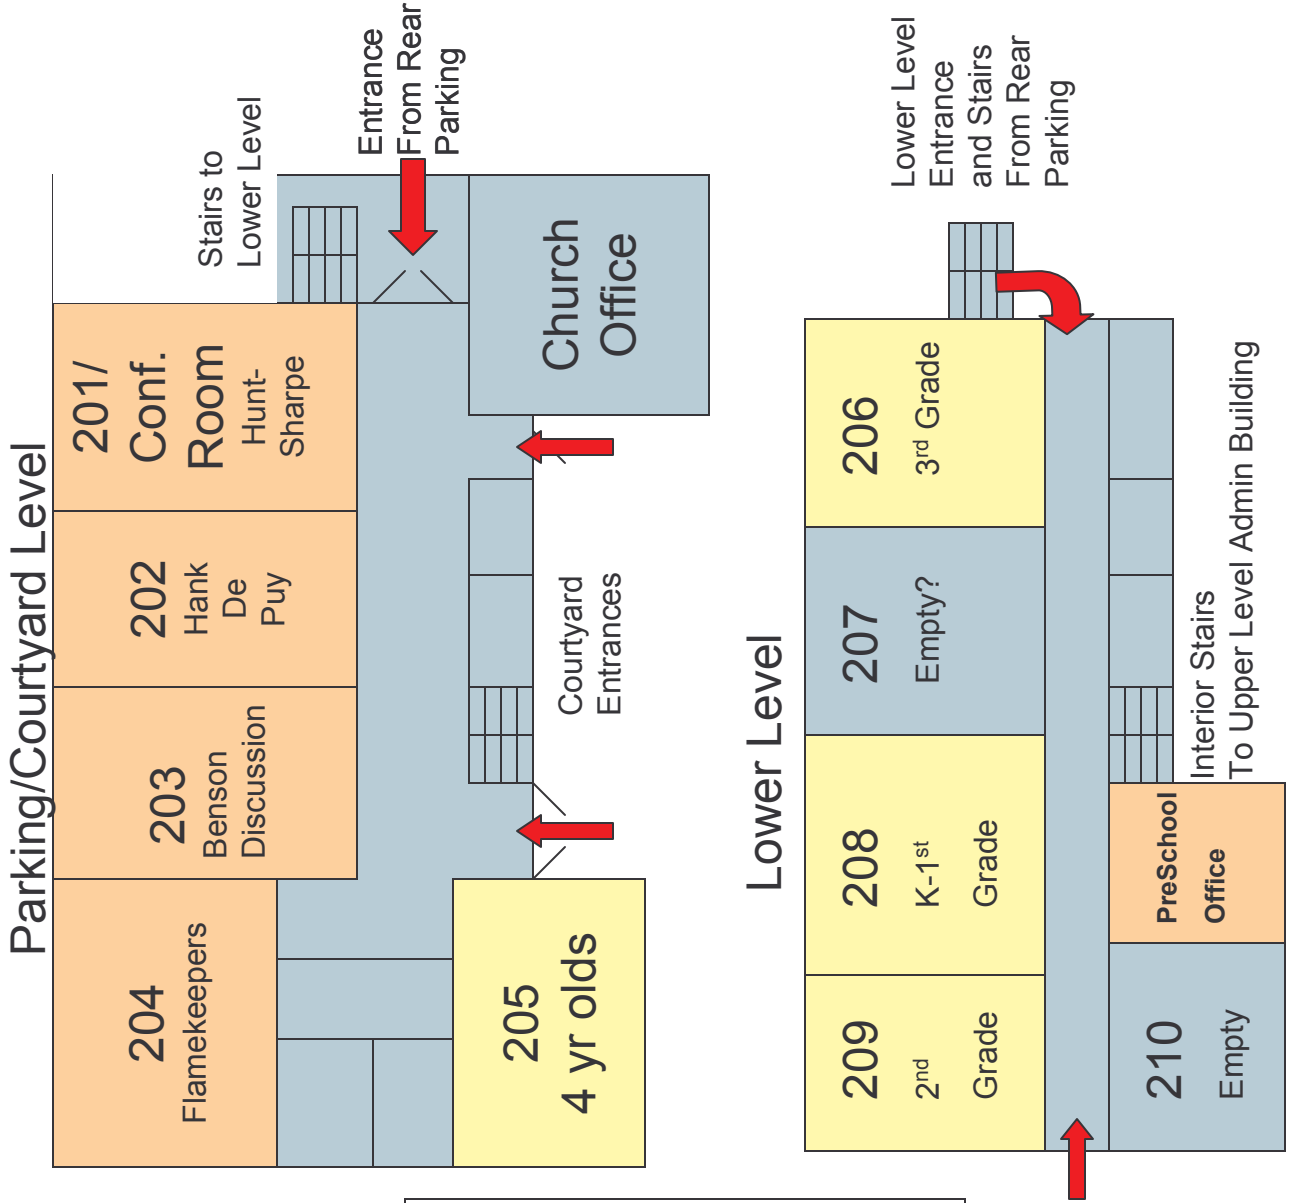

North  
↑

Sugarbush Rd.

Benson Memorial  
United Methodist Church  
Campus Map

Creedmoor

Sanctuary  
Visitor Parking

Marriott Dr.

\*Additional Parking  
In Embassy Suites Deck  
Located off of Marriott Dr.

To Glenwood Ave.  
And Crabtree Val. Mall

# Benson Memorial United Methodist Church Office and Classroom Building

Lower Level Entrance from Youth Center / Visitor Parking

Upper Level:  
Sanctuary

Lower Level:  
Youth Center

Benson Memorial United Methodist Church  
Sanctuary/Youth Center

**Benson Memorial United Methodist Church  
Fellowship Hall and Classroom Building**